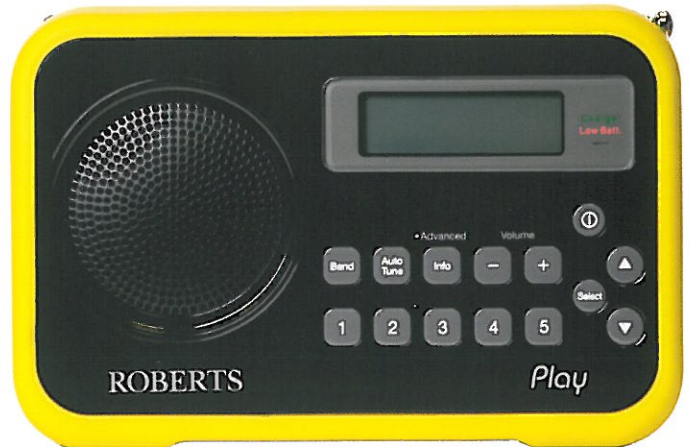

Easy to use standard equipment

British Wireless
for the
Blind Fund

Play

- **Features Include:**
- **Stylish new bumper surround for improved grip**
- **10 Station presets**
- **Search & manual tuning**
- **16 x 2 character LCD display**
- **FM RDS station name display**
- **Headphone socket**
- **Mains & battery power**
- **Built-in battery charger**

Size: L 160mm x W 105mm x H 35mm

Weight: 373g (13.5oz)

This ultra-compact and portable DAB/FM radio has a built-in battery charger. So whenever you plug it into a wall socket, your batteries will recharge! The Play is simple to use, when you first switch it on it will automatically tune in all the radio stations available. You can then go through and store your favourites on the 10 station presets.